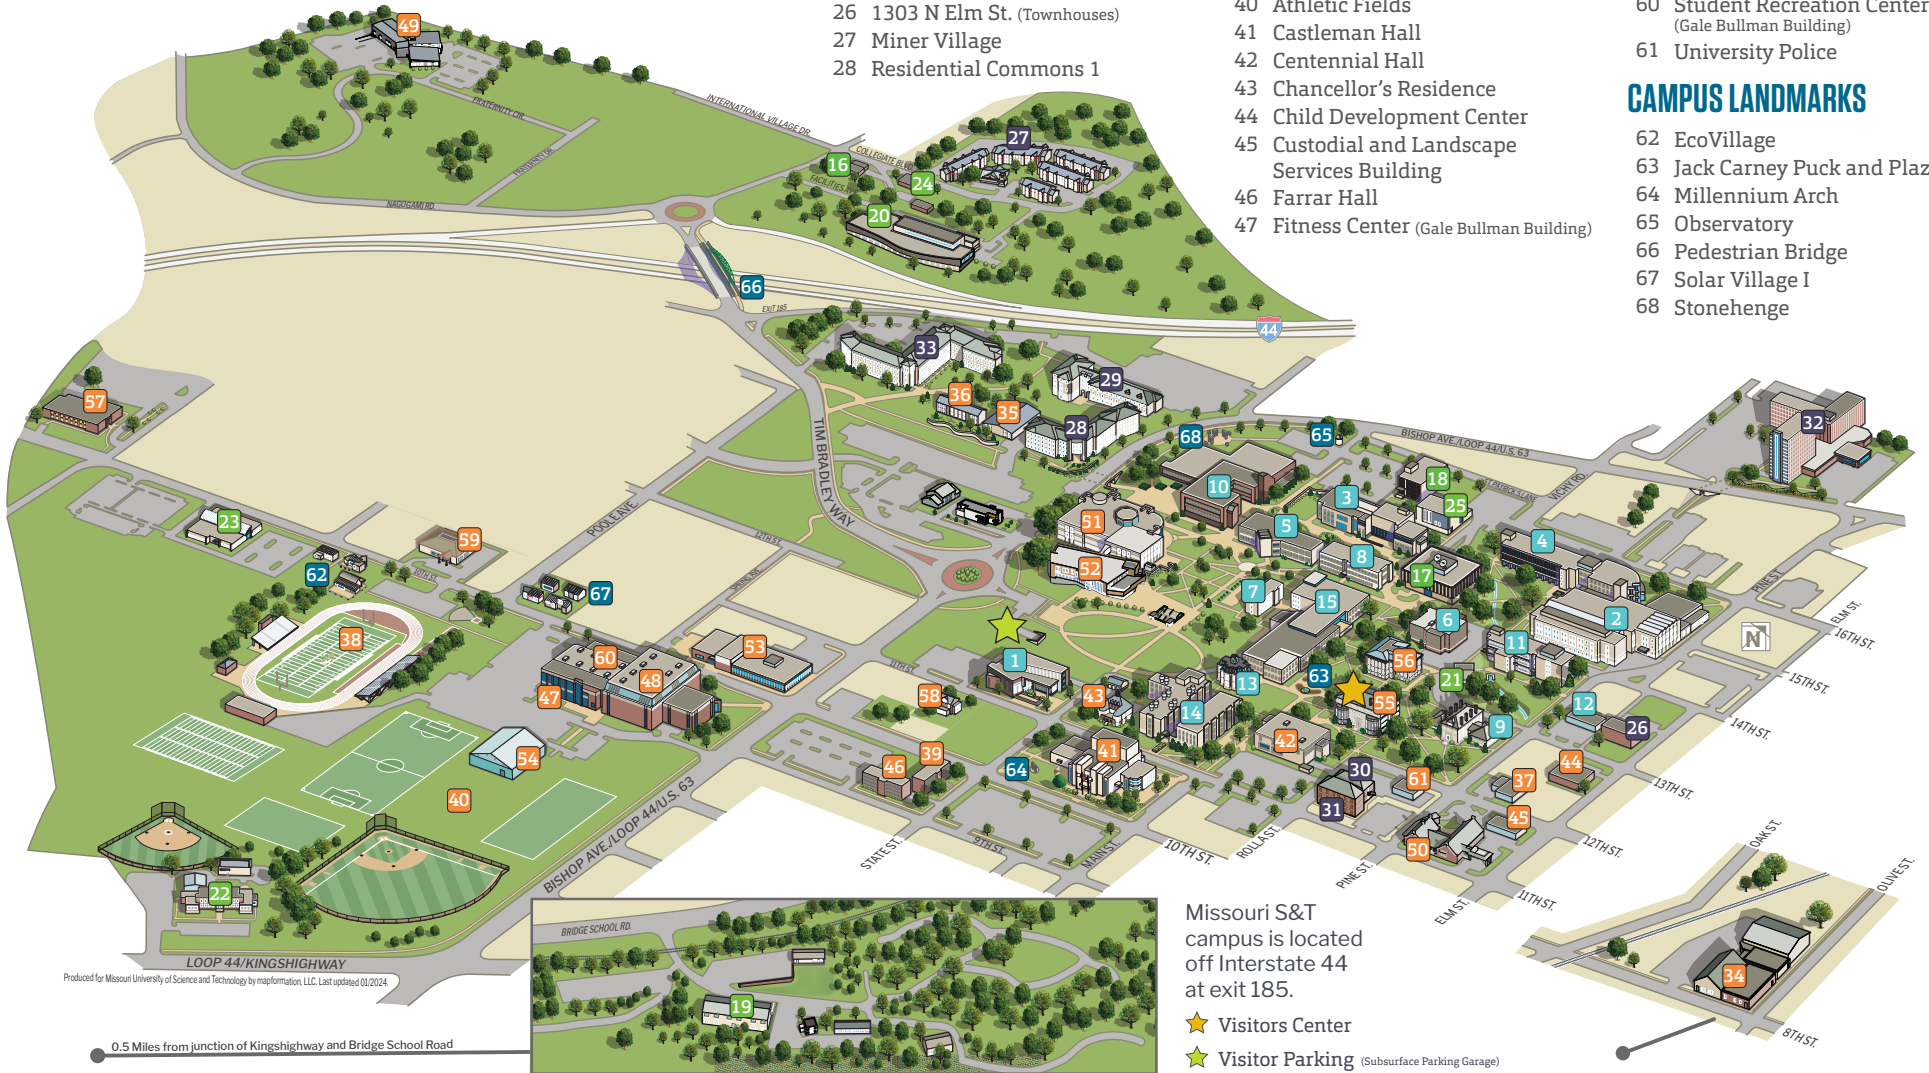

STUDENT HOUSING

- 26 1303 N Elm St. (Townhouses)
- 27 Miner Village
- 28 Residential Commons 1

- 29 Residential Commons 2
- 30 Rolla Suites Building 1
- 31 Rolla Suites Building 2 (Department of Residential Life)
- 32 Thomas Jefferson Residence Hall
- 33 University Commons

CAMPUS/STUDENT SUPPORT

- 34 209 E. 8th St. (Printing and Mail Services, North Warehouse, and South Warehouse)
- 35 720 W. Tim Bradley Way
- 36 800 W. Tim Bradley Way
- 37 1200 N. Pine St.
- 38 Allgood-Bailey Stadium
- 39 Altman Hall
- 40 Athletic Fields
- 41 Castleman Hall
- 42 Centennial Hall
- 43 Chancellor's Residence
- 44 Child Development Center
- 45 Custodial and Landscape Services Building
- 46 Farrar Hall
- 47 Fitness Center (Gale Bullman Building)

CAMPUS LANDMARKS

- 62 EcoVillage
- 63 Jack Carney Puck and Plaza
- 64 Millennium Arch
- 65 Observatory
- 66 Pedestrian Bridge
- 67 Solar Village I
- 68 Stonehenge

Missouri S&T campus is located off Interstate 44 at exit 185.

- ★ Visitors Center
- ★ Visitor Parking (Subsurface Parking Garage)